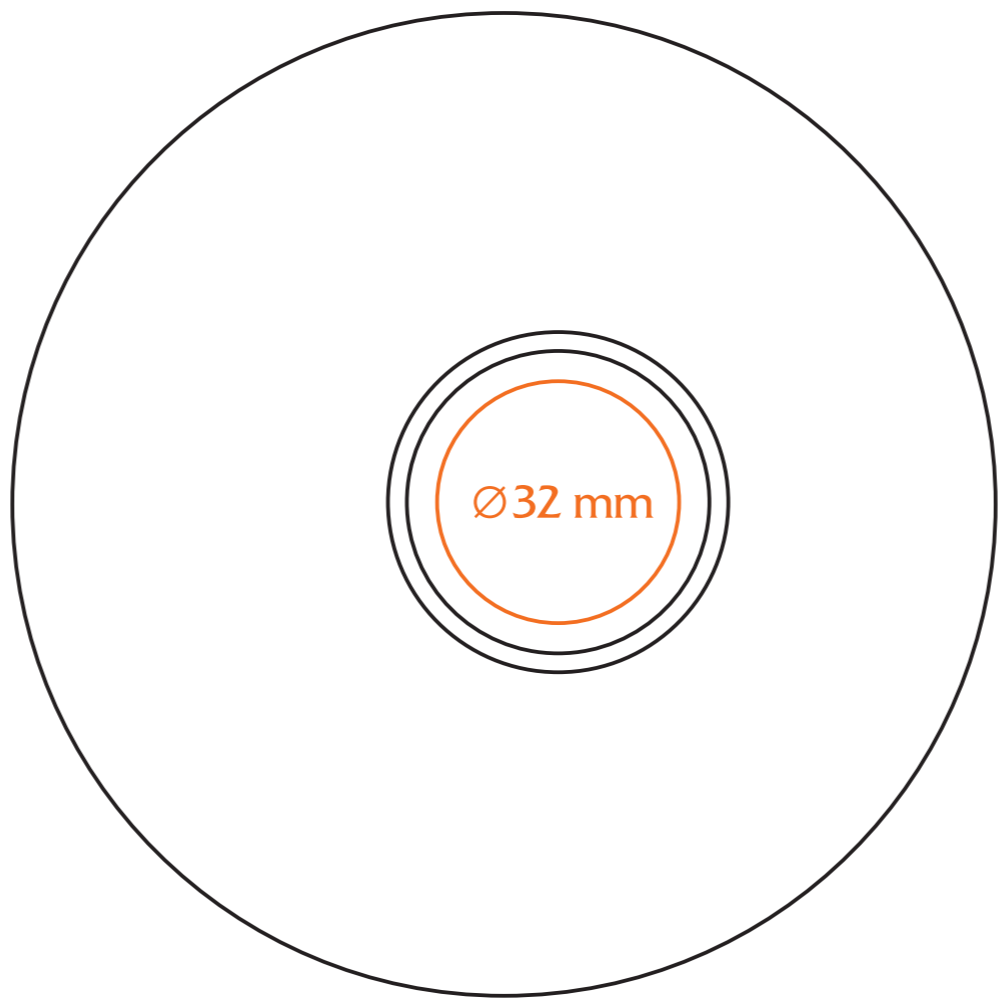

# C/201/P Pearl

150 ml / h: 68 mm / Ø 70 mm

# C/201/P Pearl

Ø spodek / saucer 130 mm